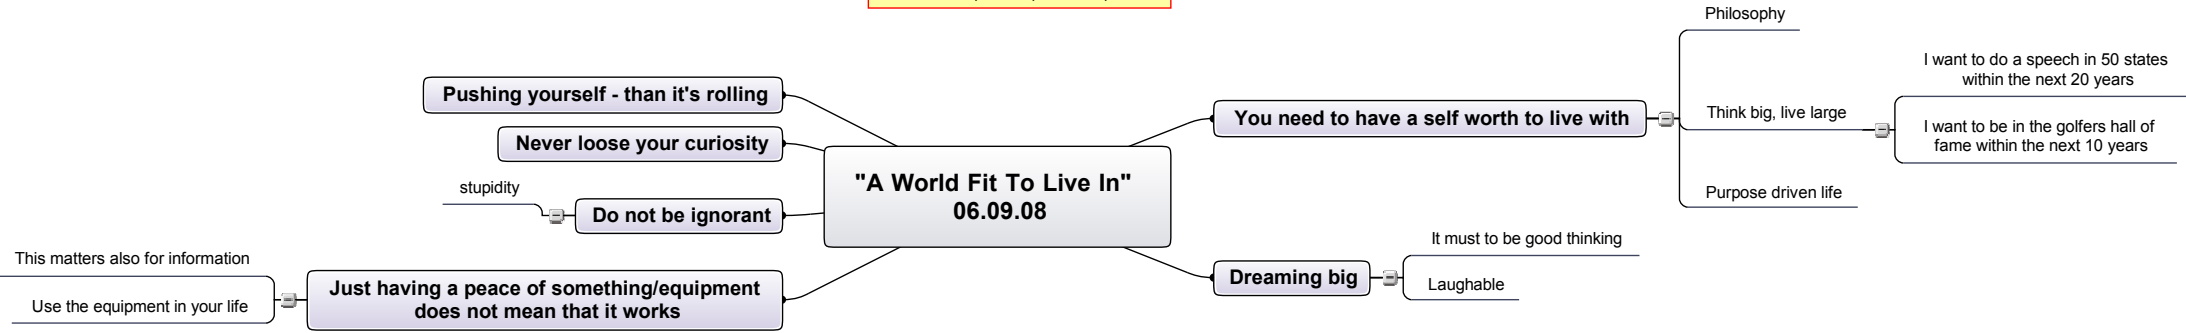

Speaker:  
Al Walker, CSP, CPAE, USA

This live documentation is done by strike2, copyright 2008.